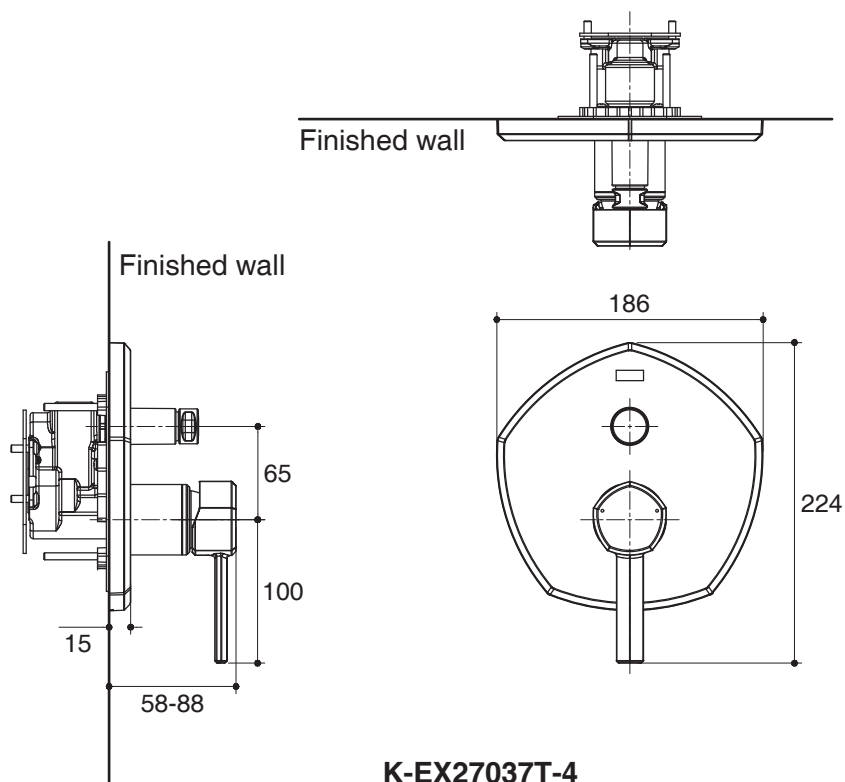

**Flow Curve (Up outlet)**

**K-EX27037T-4**

**Flow Curve**

**K-EX27036T-4**

Note: Flow rates are approximate. (1 gallon = 3.785 liters, 1 bar = 14.5 psi)

Dimensions are approximate. (Do not direct measure a dimensional from picture below.)

Unit: mm

Note: The recommended dimension for installation can be adjusted according to user preferences and layout.

### Product Diagram