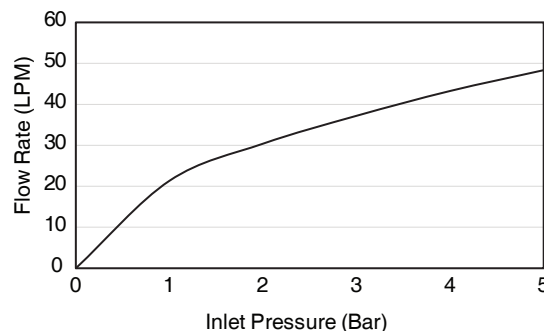

**Flow Curve (Up outlet)**

**K-EX27037T-4**

**Flow Curve**

**K-EX27036T-4**

Note: Flow rates are approximate. (1 gallon = 3.785 liters, 1 bar = 14.5 psi)

Dimensions are approximate. (Do not direct measure a dimensional from picture below.)