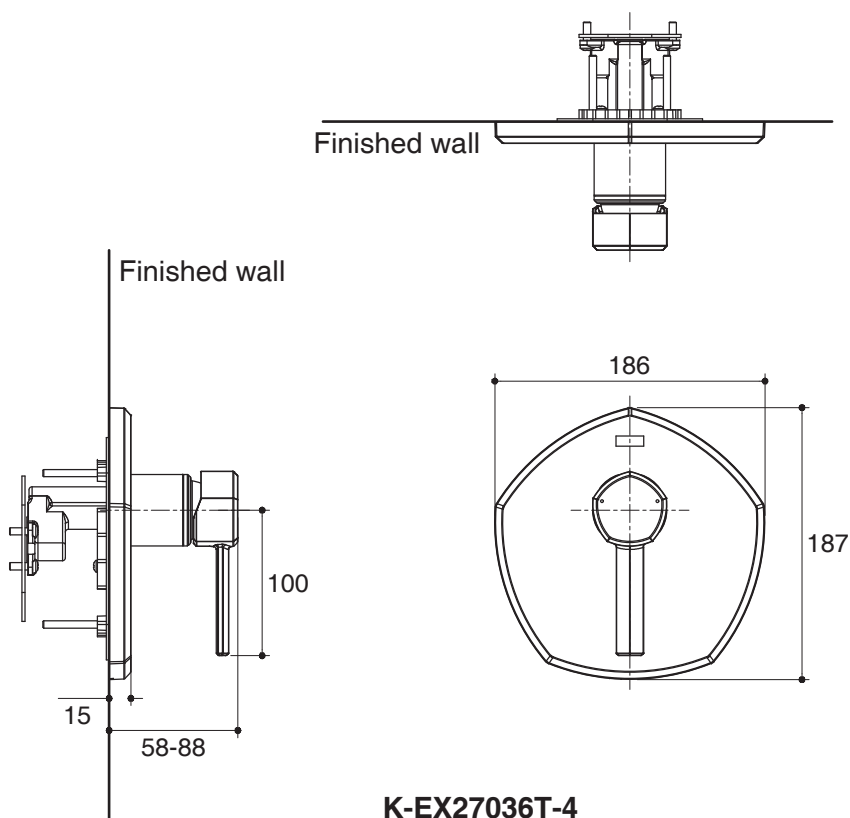

**Flow Curve (Up outlet)**

**K-EX27037T-4**

**Flow Curve**

**K-EX27036T-4**

Note: Flow rates are approximate. (1 gallon = 3.785 liters, 1 bar = 14.5 psi)

Dimensions are approximate. (Do not direct measure a dimensional from picture below.)

Unit: mm

Note: The recommended dimension for installation can be adjusted according to user preferences and layout.