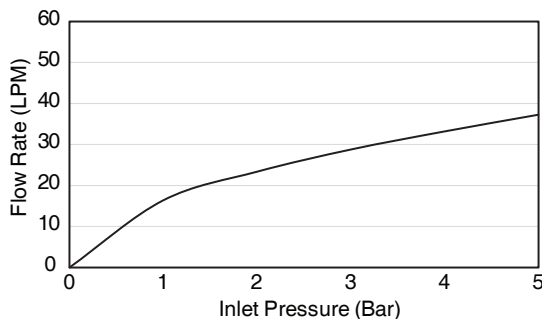

Required Accessories

K-98699T-B	Modulo universal box	N/A

For a full range of color finishes in your market please contact your local Kohler representative.

Flow Curve (Down outlet)