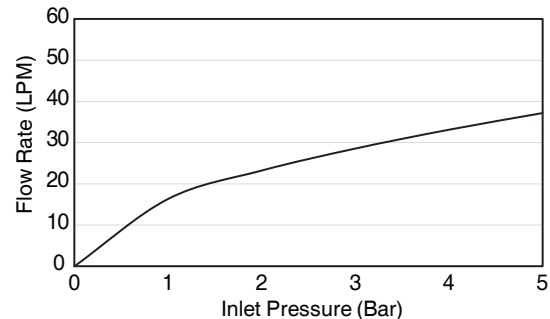

**Flow Curve (Up outlet)**

**K-EX27037T-4**

**Flow Curve**

**K-EX27036T-4**

Note: Flow rates are approximate. (1 gallon = 3.785 liters, 1 bar = 14.5 psi)

Dimensions are approximate. (Do not direct measure a dimensional from picture below.)